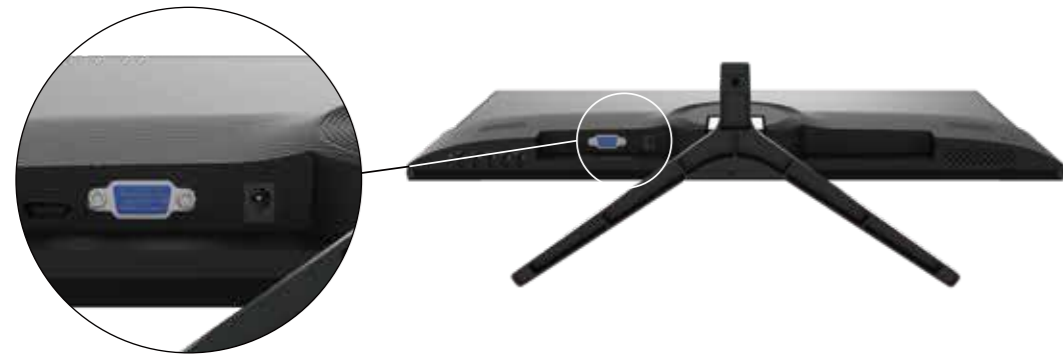

More Energy Efficient

The backlight adopts the light-emitting type of ELED, requiring fewer LEDs for lower energy consumption and more energy-saving.

Richer and More Practical Functions

UNV provides rich interfaces, including VGA and HDMI, to meet your daily office and home use needs.

APPLICATION SCENARIOS

Home

Office

SPECIFICATIONS

Item	MW-LC22-E	MW-LC24-E	MW-LC27-E
Appearance			
Panel Type	VA	VA	VA
Backlight Type	ELED	ELED	ELED
Screen Ratio	16:9	16:9	16:9
Screen Size	22"	24"	27"
Pixel Pitch(mm)	0.24*0.24	0.27*0.27	0.31*0.31
Resolution	1920x1080	1920x1080	1920x1080
Brightness	250cd/m ²	250cd/m ²	250cd/m ²
Contrast Ratio	3000:1	4000:1	4000:1
Response Time	5ms	5ms	5ms
Refresh Rate	100Hz	100Hz	100Hz
Viewing Angle	Horizontal 178°, Vertical 178°	Horizontal 178°, Vertical 178°	Horizontal 178°, Vertical 178°
Color	8bit; 16.7M; 72%NTSC	8bit; 16.7M; 72%NTSC	8bit; 16.7M; 72%NTSC
Product Dimensions (W x H x D) (mm)	492.7 x 284.0 x 41.2	539.2 x 320.4 x 41.3	614.1 x 363.0 x 51.1
VESA(mm)	75 x 75	75 x 75	75 x 75
Interface	VGA+HDMI	VGA+HDMI	HDMI+VGA
Weight(kg)	Net Weight: 2.18 Gross Weight: 3.12	Net Weight: 2.82 Gross Weight: 3.84	Net Weight: 3.84 Gross Weight: 5.25

Ultra Smooth and Colorful Visual Experience

INTRODUCTION

Product Features

- 22|24|27 Inch Available
- Clear and Smooth Image without Shuttering
- Abundant and Vivid Color Rendering
- Brilliant and Wonderful Visual Experience
- Comfortable Eye Protection without Flickering
- Elegant and Simple Appearance Design
- Ultra-slim Body and Lighter Weight

Ultra Slim Body and Lighter Weight

The -E model has an ultra-slim body and is lighter, making it convenient for office and home usage.

More Comfortable Angle

The flexible base helps you find the most comfortable and healthy posture for home entertainment or business work.